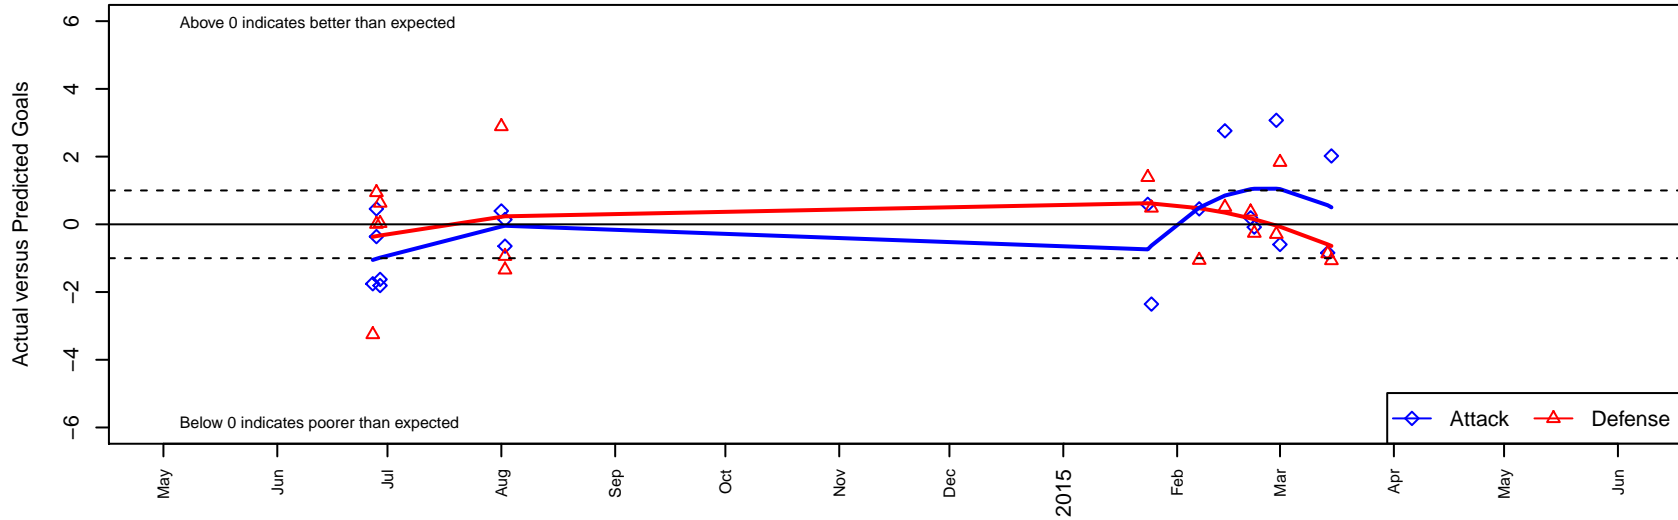

Bend FC Timbers Red G99

Bend FC
 Bend, OR
 G99 total strength=1585
 attack=22.61 defense=10.21
 spr league = Win OYS G99-8 Premier

alt names used:
 BEND FC TIMBERS 99 GIRLS RED (OR)
 Bend FC Timbers – U15
 Bend FC Timbers 98 Girls Red

Venues played:
 2014 Clash At the Border Platinum/Gold U15
 2014 Bend Premier Cup U15G GOLD U15
 2014 Win OYS G99-8 Premier

Bend FC Timbers Red G99
 Dots are actual minus expected GF (blue circles) and GA (red triangles).
 Blue line is smoothed change in attack strength. Red is smoothed change in defense strength.

**attack and defense variance (black dot)
relative to other teams
and top 10 in region**

**attack and defense rating
relative to others at age
and all opponents in last 13 months**

**attack and defense rating
relative to others at age
and all opponents in last 13 months**

Performance relative to 13 month average

Performance relative to 13 month average

Distribution of opponents
 Red = Lose zone, Blue = Win zone, Green = Even
 Black line separates win/lose zones

lot. A=Neither has attack advantage, B=Opponent has both attack and defense advantage, C=Opponent has both attack and defense disadvantage, D=Both have